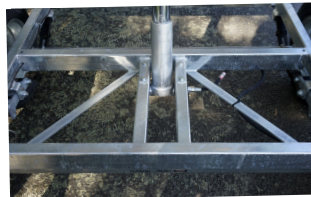

LIGHT TRANSPORT

TANDEM TPPER BOX TRAILER 2415 X 1500MM (8' x 5')

Superb reliable transportation of loads up to 1880kg

SKU	CT85TP
GVM	2500kg
MAX LOAD	1880kg
TARE	620kg

SPECS

- 2415 x 1500mm inside deck area
- 3,000 kg rated Hydraulic ram
- Manual hand pump
- Hot Dip Galvanized chassis for ultimate rust protection and asset life
- One piece high density slip resistant transtex decking
- Hydraulic disc brakes with 1 7/8 " coupling
- 6" solid NZ made jockey wheel
- Multi-volt LED lights with Plug-&Play wiring loom for quick, easy replacement
- Rear folding tailgate
- 360° Tie rails—secure that load!
- **5 Year Structural Warranty!**

EXTRAS

- WOF and Rego
- Spare wheel
- Upgrade to Multi-fit 1 7/8" & 50mm coupling
- Contractors crate
- Stock crate
- Ramps
- Tie Downs

Hand pump

3.5 Ton rated ram

Heavy duty subframe structure

DIMENSIONS