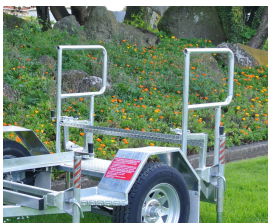

LIGHT TRANSPORT

SINGLE TOILET / SHOWER TRAILER

Superb reliable transportation of toilet/shower

SKU	HSTT
GVM	1000kg
MAX LOAD	814kg
TARE	186kg

SPECS

- Trailer designed to mount freshwater toilets and showers
- Fold down steps and handrails for easy and safe access to toilets and showers
- Hot-dip galvanised chassis
- 14" heavy-duty Commercial 850kg rated wheels
- 6" solid jockey wheel
- Plug & Play Multi-volt LED lights
- Eye slipper suspension
- Heavy-duty mudguards with corner steps
- **5 Year Structural Warranty!**

EXTRAS

- WOF and Rego
- Spare wheel
- Multi-fit 1 7/8" & 50mm Coupling

Hand rails