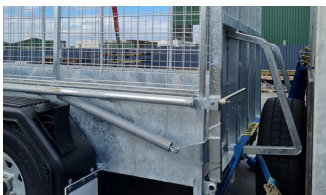

Spring Assisted Heavy Duty Rear Ramp Door