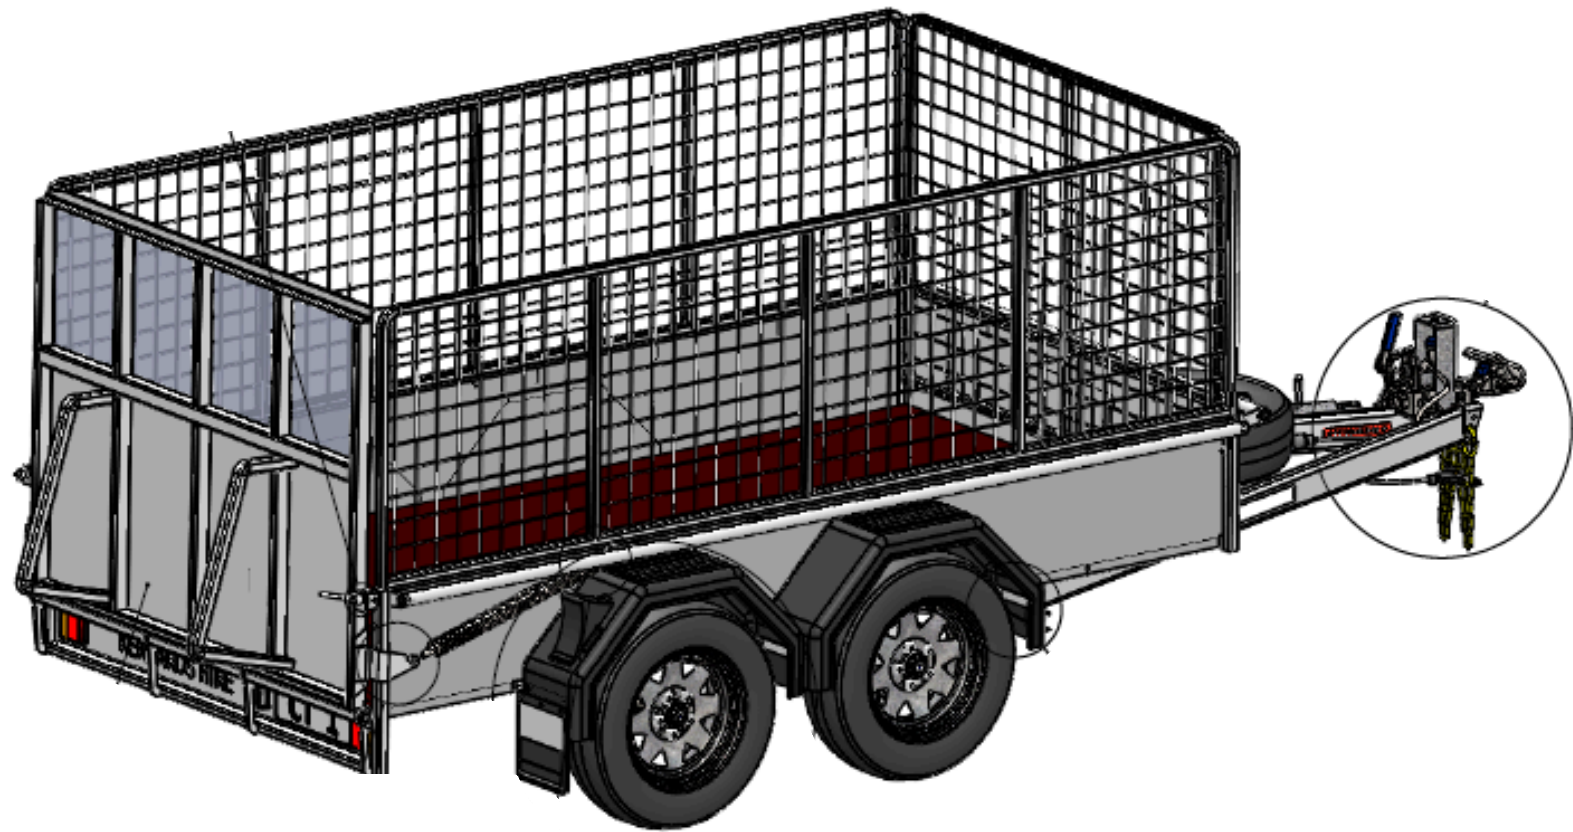

# TANDEM MESH RAMP BOX TRAILER 3000 X 1500MM

Superb reliable transportation of loads up to 2120kg

SKU	<b>HT105BCR</b>
GVM	<b>2500kg</b>
MAX LOAD	<b>2120kg</b>
TARE	<b>380kg</b>

## SPECS

- 3000 x 1500mm inside deck area
- Hot-dip galvanised chassis
- 12mm Transdeck decking
- Eye/Slipper suspension
- 360° Tie rails—secure that load!
- Hydraulic Braking System
- Spare wheel
- Jockey Wheel
- Crate
- Front folding tailgate
- Heavy Duty Rear fold down mesh ramp
- LED lights
- **5-year warranty!**

## EXTRAS

- WOF and Rego
- Spare wheel
- Upgrade to multi-fit 1 7/8" & 50mm coupling

Spring Assisted Heavy Duty Rear Ramp Door

LED Lights

## DIMENSIONS